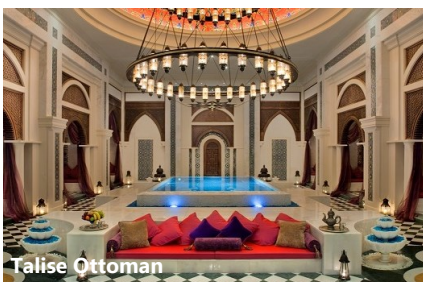

Sinbad's Kids

Talise Ottoman